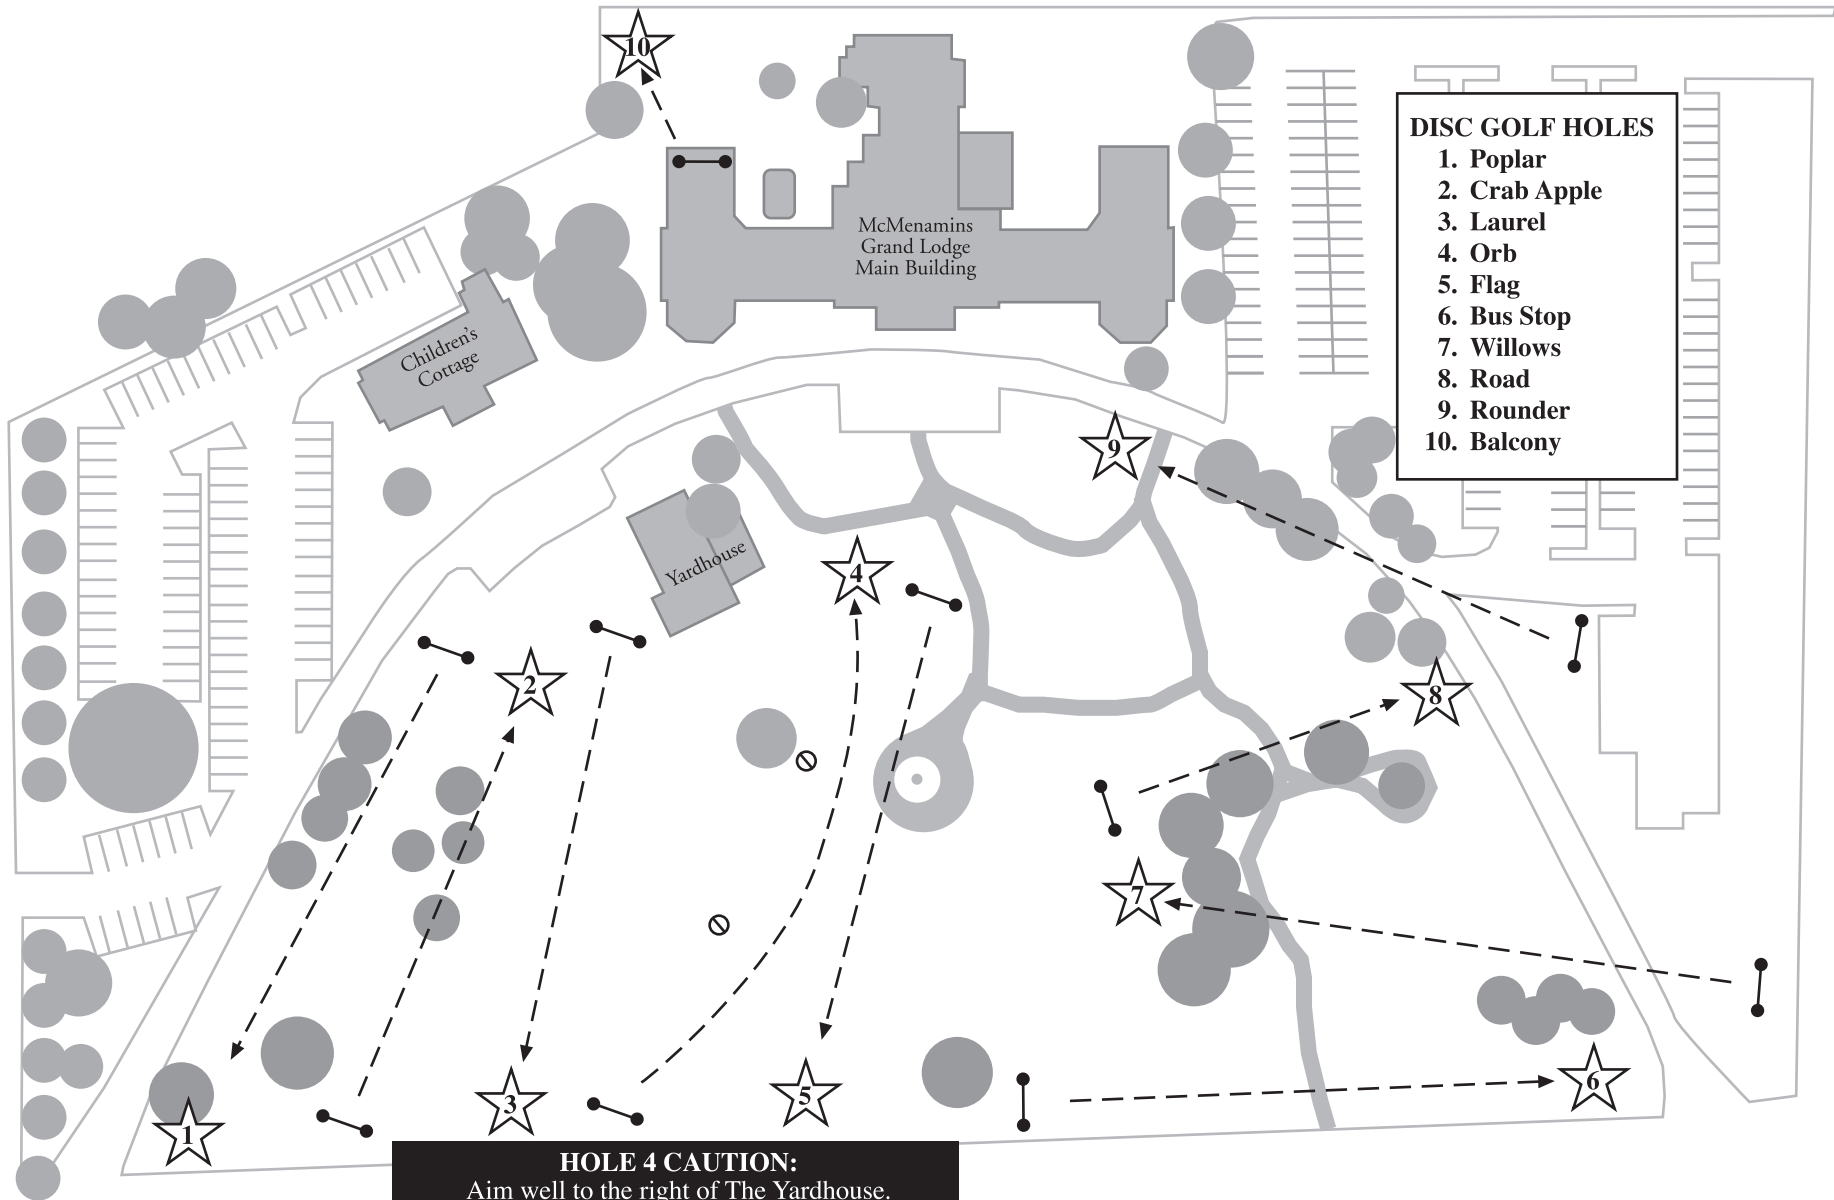

McMENAMINS GRAND LODGE DISC GOLF COURSE

- DISC GOLF HOLES**
1. Poplar
 2. Crab Apple
 3. Laurel
 4. Orb
 5. Flag
 6. Bus Stop
 7. Willows
 8. Road
 9. Rounder
 10. Balcony

HOLE 4 CAUTION:
 Aim well to the right of The Yardhouse.
 Watch out for restaurant customers.
 LEFT OF WHITE STAKES OUT OF BOUNDS.